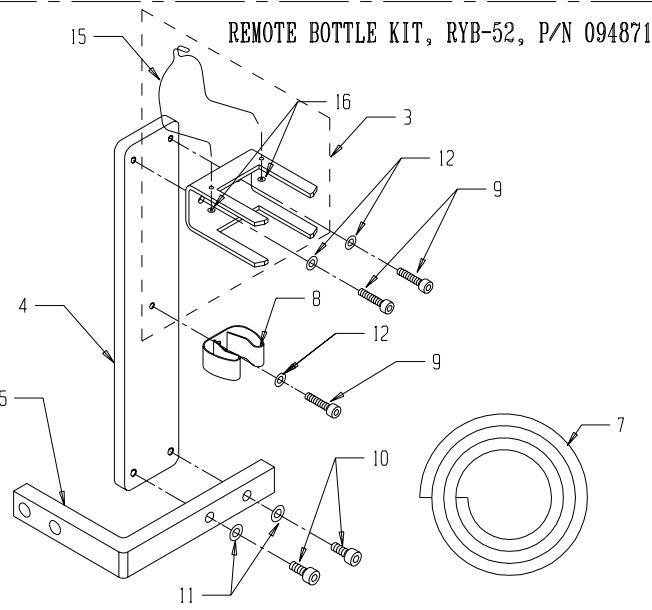

* PART IS INCLUDED IN OUTLINED SUBASSEMBLY

16	092065	PUSH RETAINER	*
15	092753	HOLD DOWN CLAMP	*
14	091911	1/4-29/32 ADJUSTABLE CLAMP	*
13	092765	O-RING	1*
12	091978	M5 FLAT WASHER	3
11	091743	M6 FLAT WASHER	2
10	091761	M6 X 18mm CAP SCREW	2
9	091765	M5 X 12mm BUTTON HD CAP SCREW	3
8	091672	SPRING CLIP	1
7	092756	1/2" ID VINYL TUBING	1
6	092779	ASSY, SYRINGE, LONG NECK	1
5	094863	BRACKET, SUPPORT, BOTTLE BKT	1
4	094864	BRACKET, REMOTE BOTTLE	1
3	092749	UNIVERSAL BOTTLE BRACKET	1
2	092750	ADAPTER BASE ASSEMBLY	1
1	092740	BOTTLE VALVE ASSEMBLY	1
ITEM#	PART #	DESCRIPTION	QTY