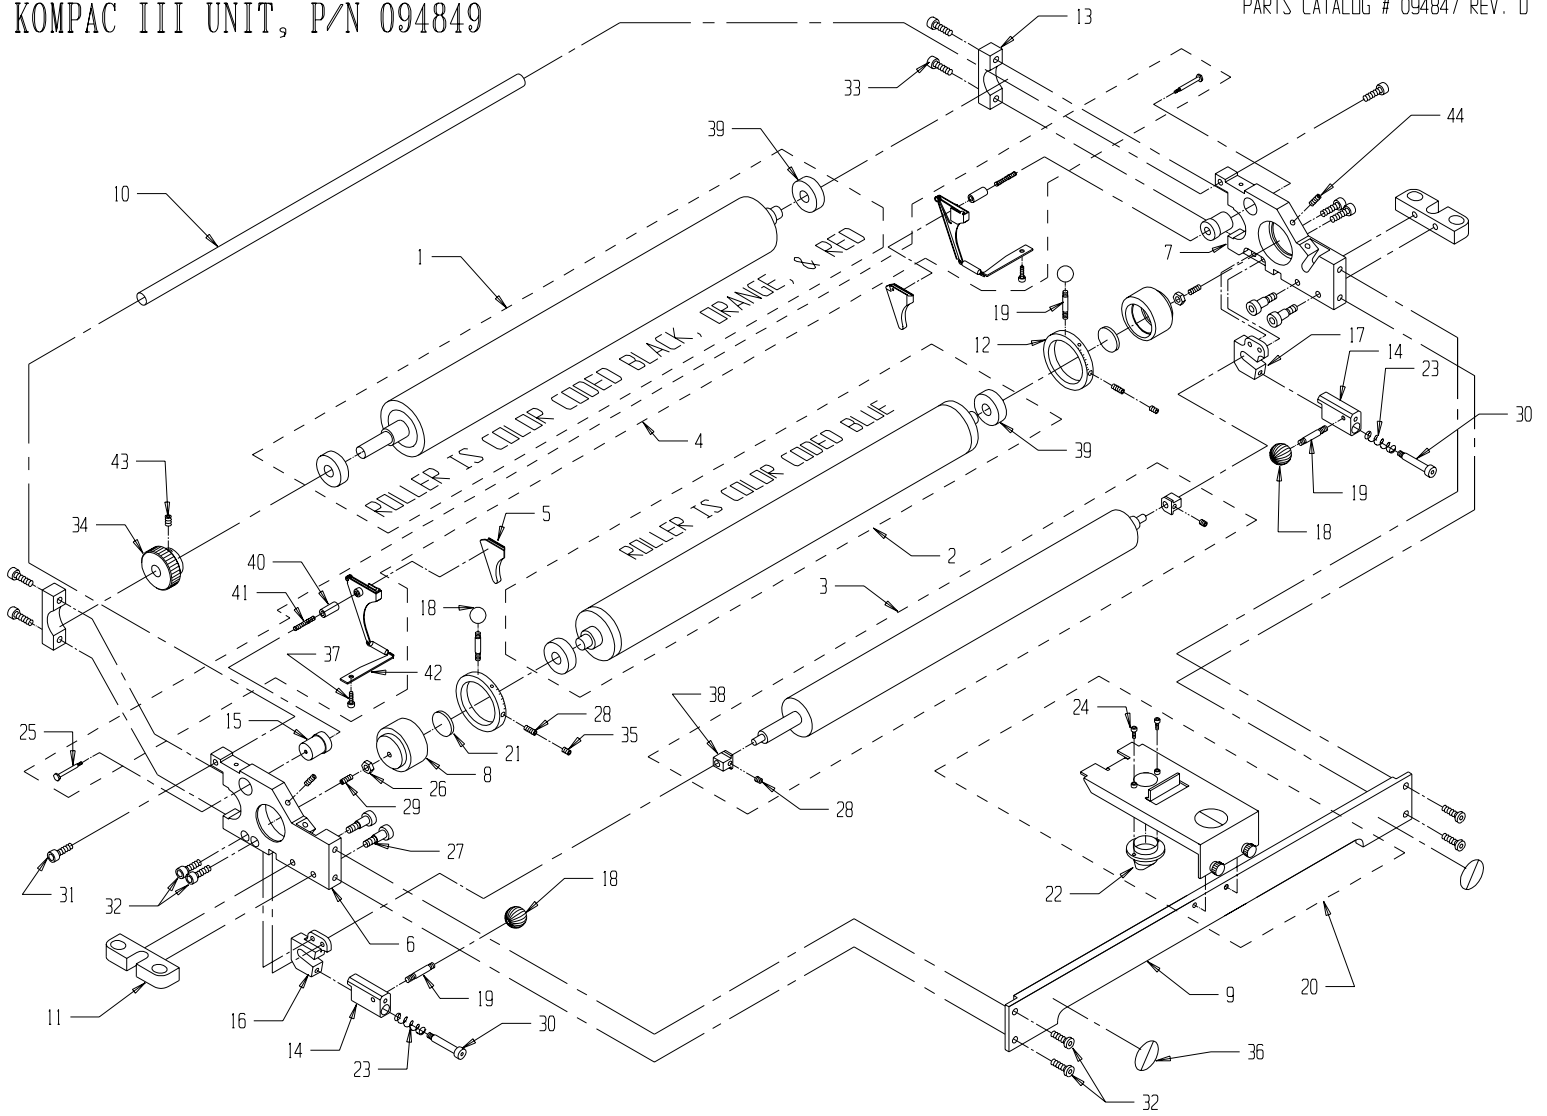

* ITEMS MARKED ARE PART OF AN OUTLINED SUBASSEMBLY

44.	091687	M5 X 8MM SET SCREW	2
43.	091700	M6 X 6mm SOCKET SET SCREW	1
42.	091406	SPRING PLATE, GT-46/52	*
41.	092242	COMPRESSION SPRING	*
40.	092304	GUIDE PIN	*
39.	092586	BEARING, ϕ 12 X ϕ 32 X 10	*
38.	092174	METRIC ALIGNMENT BLOCK	*
37.	091760	M4 X 10MM CAP SCREW	*
36.	092601	SAFETY STICKER	2
35.	091909	M5 X 4MM SET SCREW, SLOTTED	2
34.	094866	GEAR, KOMPAC	1
33.	091761	M6 X 18MM CAP SCREW	4
32.	091773	M6 X 12 CAP SCREW	8
31.	091711	ϕ 6MM X 16MM SHOULDER SCREW	2
ITEM	PART NO.	DESCRIPTION	QTY.

30.	091708	ϕ 6MM X 30MM SHOULDER SCREW	2
29.	091703	M5 X 12MM SET SCREW	2
28.	091888	M5 X 5MM SET SCREW	2*
27.	091722	M8 X 16MM SHOULDER SCREW	4
26.	091752	M5 NUT	2
25.	092303	SHOULDER SCREW	*
24.	091907	SCREW, #6-32 X 3/6 PHIL PAN HD	*
23.	095698	COMPRESSION SPRING	2
22.	092604	NOZZLE	*
21.	091413	THRUST PLATE	2
20.	095650	NOZZLE BRACKET ASSEMBLY	1
19.	091417	THREADED STUD, SHORT	4
18.	092055	BALL KNOB	4
17.	091424	RETAINER, OSCILLATOR, RH	1
16.	091423	RETAINER, OSCILLATOR, LH	1
ITEM	PART NO.	DESCRIPTION	QTY.

* ITEMS MARKED ARE PART OF AN OUTLINED SUBASSEMBLY

46.	090850	KIII SEAL SET	1
45.	092061	LOCTITE, 5ML	1
44.	090756	T-ALLEN KEY, 2.5mm	1
43.	090758	BALL END ALLEN KEY, 8mm	1
42.	091528	PLASTIC HOSE, Ø1/2"	1
41.	094886	SPACER, Ø.562 x Ø 1.00 x .472	1
40.	094870	SPACER, Ø.398 x Ø.625 x .315	2
39.	094880	ASSY, STRIPE ROD, RH	1
38.	092056	12mm CLUTCH BEARING	*
37.	094879	ASSY, STRIPE ROD, LH	1
36.	091783	WAVE WASHER, 35mm	1
35.	091547	NUT, HEX JAM, 3/8 - 24, SPECIAL	*
34.	091546	SET SCREW, NYLON, M4 X 6mm	*
33.	091700	M6 X 6mm SET SCREW	1
32.	091888	M5 X 5mm SET SCREW	2*
31.	091889	M5 X 10mm SET SCREW	2
ITEM	PART NO.	DESCRIPTION	QTY.