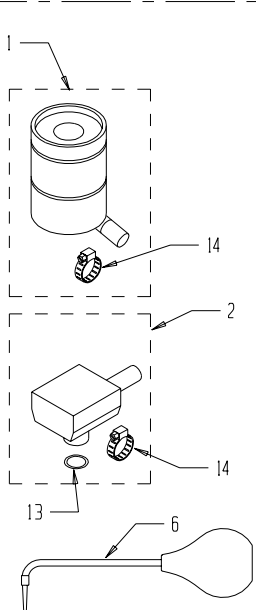

* PART IS INCLUDED IN OUTLINED SUBASSEMBLY

16	092065	PUSH RETAINER	*
15	092753	HOLD DOWN CLAMP	*
14	091911	1/4-29/32 ADJUSTABLE CLAMP	*
13	092765	O-RING	1*
12	091978	M5 FLAT WASHER	3
11	091743	M6 FLAT WASHER	2
10	091761	M6 X 18mm CAP SCREW	2
9	091765	M5 X 12mm BUTTON HD CAP SCREW	3
8	091672	SPRING CLIP	1
7	092756	1/2" ID VINYL TUBING	1
6	092779	ASSY, SYRINGE, LONG NECK	1
5	094863	BRACKET, SUPPORT, BOTTLE BKT	1
4	094864	BRACKET, REMOTE BOTTLE	1
3	092749	UNIVERSAL BOTTLE BRACKET	1
2	092750	ADAPTER BASE ASSEMBLY	1
1	092740	BOTTLE VALVE ASSEMBLY	1
ITEM#	PART #	DESCRIPTION	QTY