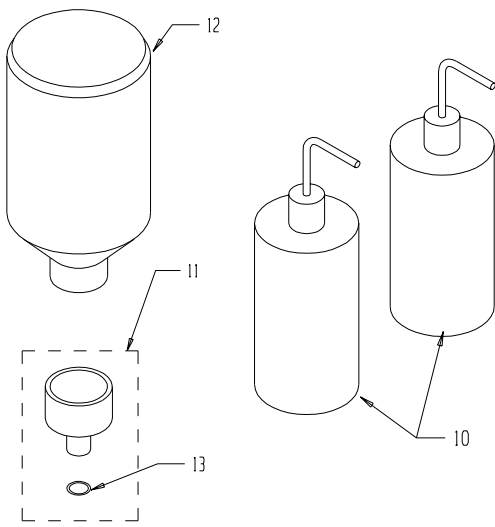

15	091599	NUT, LOCKING, M5 X .8	*
14	094885	GUARD, EXTENSION, OLD STYLE, RYB-52	*
13	092765	O-RING	*
12	092772	1/2 GALLON BOTTLE	2
11	092760	DISPENSING VALVE ASSY	2
10	092774	WASH UP BOTTLE, LONG NECK	2
9	094869	PAN, DRIP, RYB-52	1
8	098134	LABEL SAFETY GUARD	*
7	092077	PULL HANDLE	*
6	091978	WASHER, #10 FLAT	*
5	091845	SCREW, #10-32 X 3/8 CAP SCREW	*
4	091768	SCREW, M5 X 10mm, BUTTON HEAD	*
3	094873	GUARD, EXTENSION, NEW STYLE, RYB-52	*
2	094872	GUARD, SAFETY, RYB-52	*
1	094878	KIT, SAFETY GUARD, RYB-52	1
ITEM#	PART #	DESCRIPTION	QTY