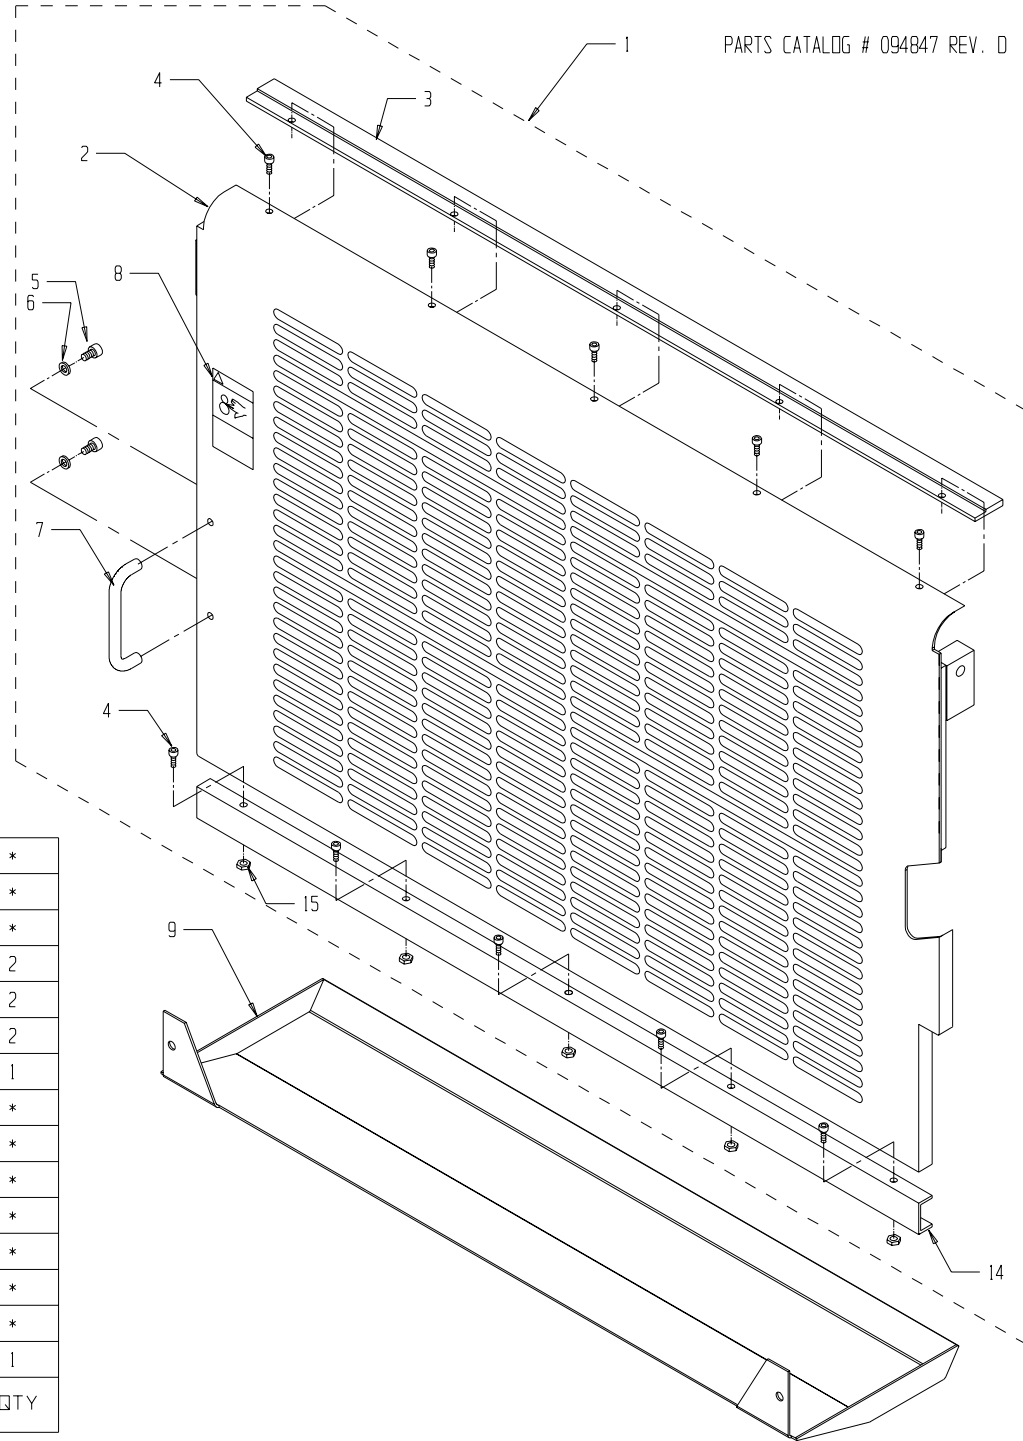

15	091599	NUT, LOCKING, M5 X .8	*
14	094885	GUARD, EXTENSION, OLD STYLE, RYB-52	*
13	092765	O-RING	*
12	092772	1/2 GALLON BOTTLE	2
11	092760	DISPENSING VALVE ASSY	2
10	092774	WASH UP BOTTLE, LONG NECK	2
9	094869	PAN, DRIP, RYB-52	1
8	098134	LABEL SAFETY GUARD	*
7	092077	PULL HANDLE	*
6	091978	WASHER, #10 FLAT	*
5	091845	SCREW, #10-32 X 3/8 CAP SCREW	*
4	091768	SCREW, M5 X 10mm, BUTTON HEAD	*
3	094873	GUARD, EXTENSION, NEW STYLE, RYB-52	*
2	094872	GUARD, SAFETY, RYB-52	*
1	094878	KIT, SAFETY GUARD, RYB-52	1
ITEM#	PART #	DESCRIPTION	QTY