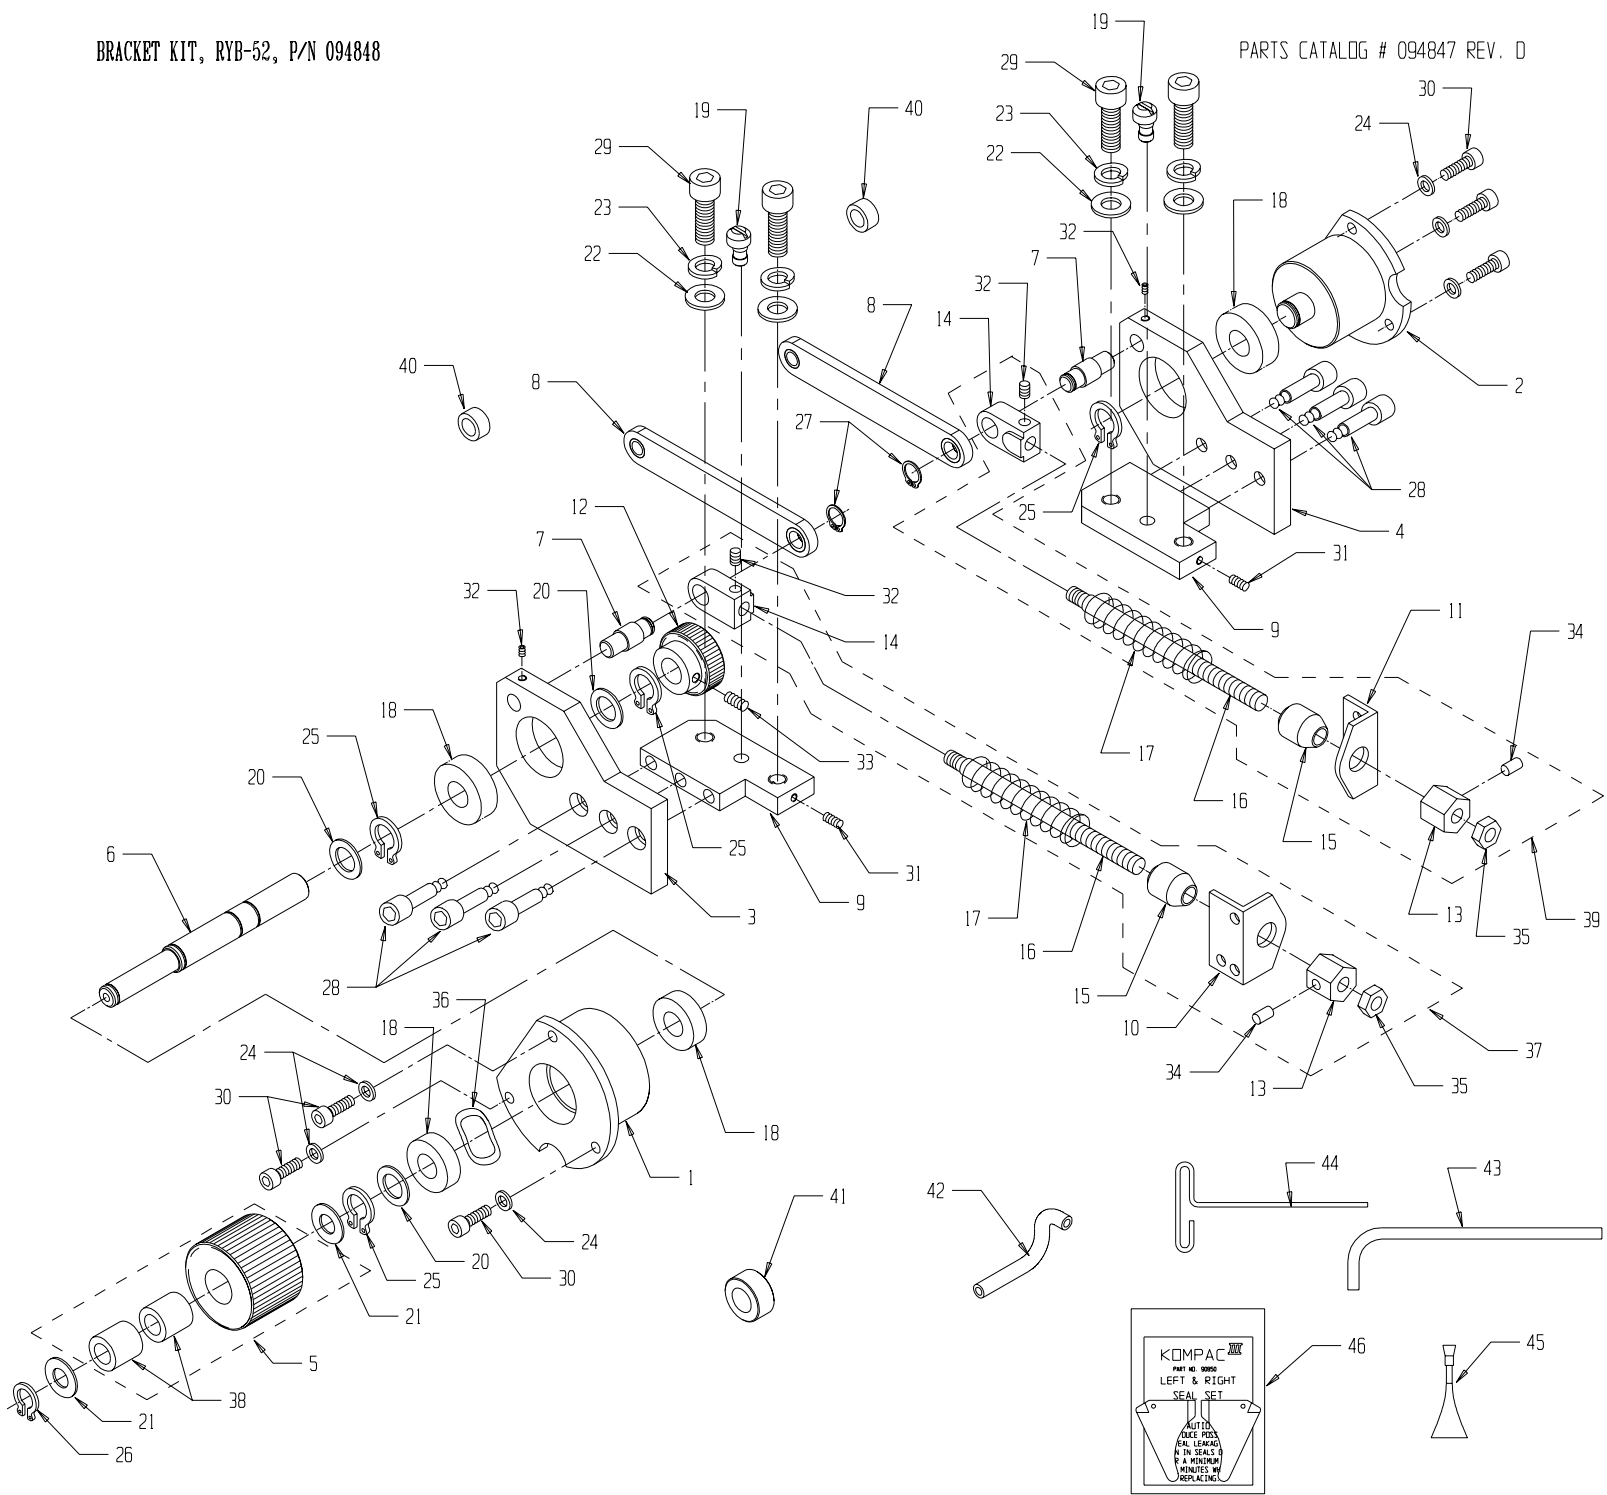

* ITEMS MARKED ARE PART OF AN OUTLINED SUBASSEMBLY

44.	091687	M5 X 8MM SET SCREW	2
43.	091700	M6 X 6mm SOCKET SET SCREW	1
42.	091406	SPRING PLATE, GT-46/52	*
41.	092242	COMPRESSION SPRING	*
40.	092304	GUIDE PIN	*
39.	092586	BEARING, ϕ 12 X ϕ 32 X 10	*
38.	092174	METRIC ALIGNMENT BLOCK	*
37.	091760	M4 X 10MM CAP SCREW	*
36.	092601	SAFETY STICKER	2
35.	091909	M5 X 4MM SET SCREW, SLOTTED	2
34.	094866	GEAR, KOMPAC	1
33.	091761	M6 X 18MM CAP SCREW	4
32.	091773	M6 X 12 CAP SCREW	8
31.	091711	ϕ 6MM X 16MM SHOULDER SCREW	2
ITEM	PART NO.	DESCRIPTION	QTY.

30.	091708	ϕ 6MM X 30MM SHOULDER SCREW	2
29.	091703	M5 X 12MM SET SCREW	2
28.	091888	M5 X 5MM SET SCREW	2*
27.	091722	M8 X 16MM SHOULDER SCREW	4
26.	091752	M5 NUT	2
25.	092303	SHOULDER SCREW	*
24.	091907	SCREW, #6-32 X 3/6 PHIL PAN HD	*
23.	095698	COMPRESSION SPRING	2
22.	092604	NOZZLE	*
21.	091413	THRUST PLATE	2
20.	095650	NOZZLE BRACKET ASSEMBLY	1
19.	091417	THREADED STUD, SHORT	4
18.	092055	BALL KNOB	4
17.	091424	RETAINER, OSCILLATOR, RH	1
16.	091423	RETAINER, OSCILLATOR, LH	1
ITEM	PART NO.	DESCRIPTION	QTY.

* ITEMS MARKED ARE PART OF AN OUTLINED SUBASSEMBLY

46.	090850	KIII SEAL SET	1
45.	092061	LOCTITE, 5ML	1
44.	090756	T-ALLEN KEY, 2.5mm	1
43.	090758	BALL END ALLEN KEY, 8mm	1
42.	091528	PLASTIC HOSE, Ø1/2"	1
41.	094886	SPACER, Ø.562 x Ø 1.00 x .472	1
40.	094870	SPACER, Ø.398 x Ø.625 x .315	2
39.	094880	ASSY, STRIPE ROD, RH	1
38.	092056	12mm CLUTCH BEARING	*
37.	094879	ASSY, STRIPE ROD, LH	1
36.	091783	WAVE WASHER, 35mm	1
35.	091547	NUT, HEX JAM, 3/8 - 24, SPECIAL	*
34.	091546	SET SCREW, NYLON, M4 X 6mm	*
33.	091700	M6 X 6mm SET SCREW	1
32.	091888	M5 X 5mm SET SCREW	2*
31.	091889	M5 X 10mm SET SCREW	2
ITEM	PART NO.	DESCRIPTION	QTY.